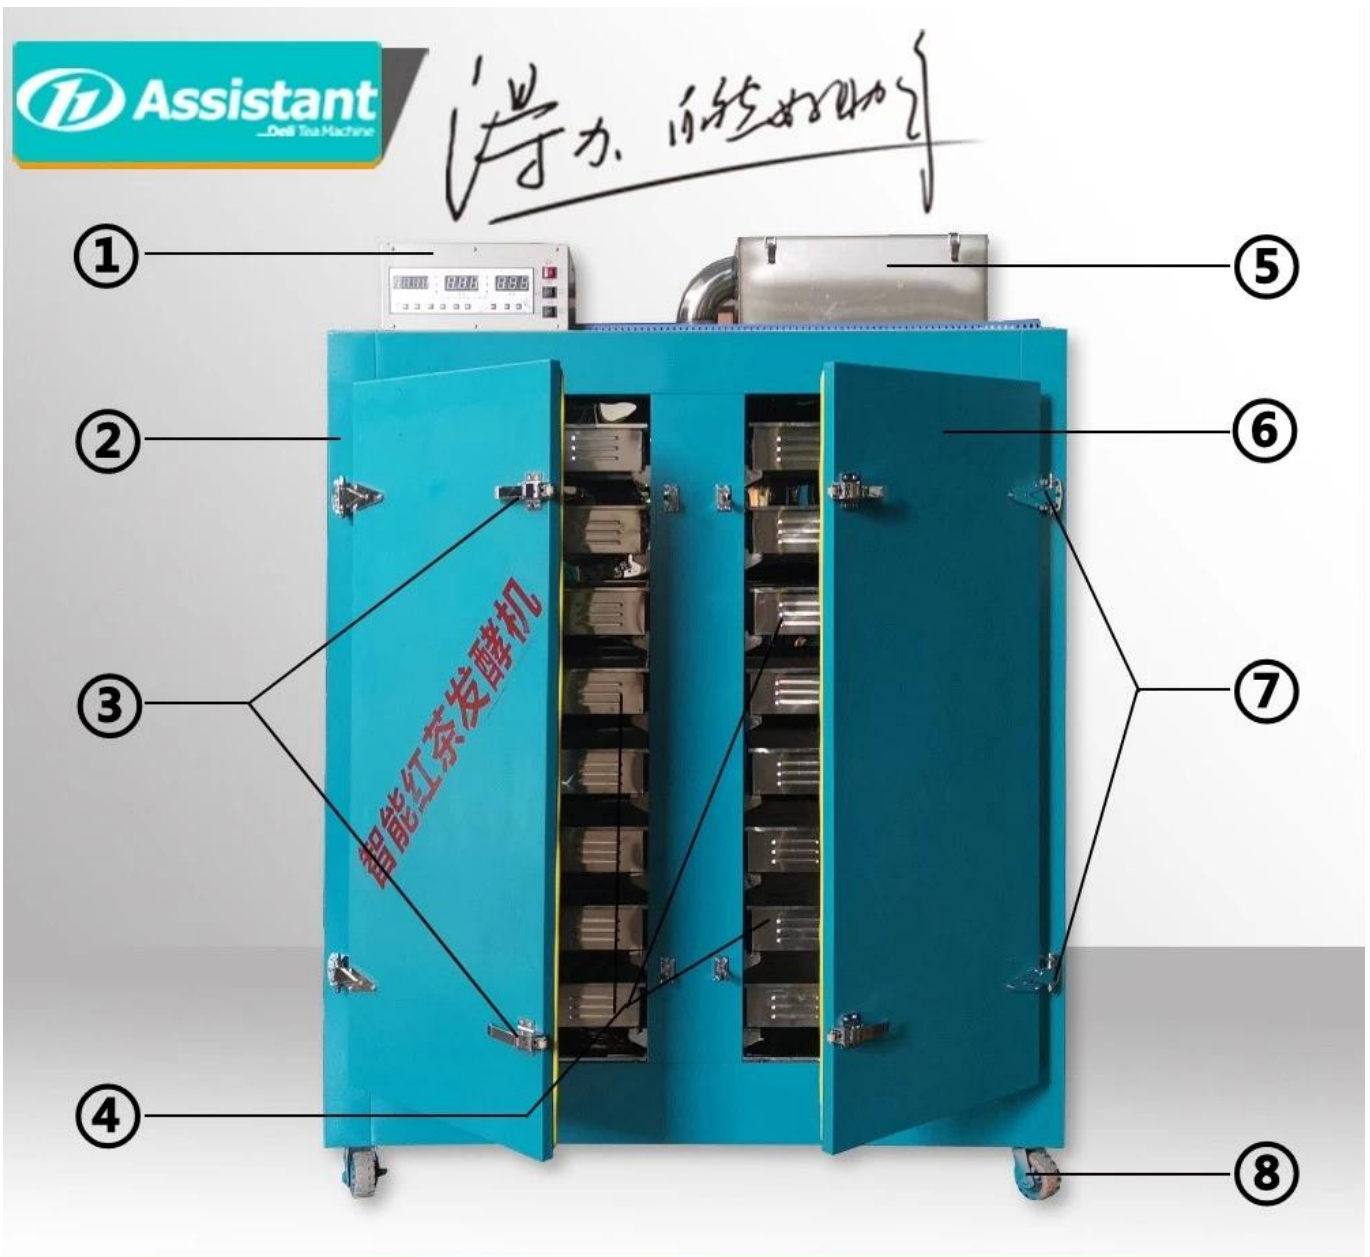

DESCRIPTION

Tea fermentation process machine mainly used for processing black tea and other fermentation tea, also can also be used for fermentation of seeds or other food. The automatic intelligent black tea fermentation machine is mainly made of fermented tea such as black tea. It can control the temperature and humidity of the machine box independently and accurately. At the same time, oxygen and gas are exchanged for the tea, so that the tea can be fermented under the most suitable conditions. Let the color of the tea be red, the grassy taste disappears, and the fruit is ripe.

EXPLODED VIEW

Website: delijx.com Email: info@delijx.com
WhatsApp/ WeChat/ Tel: 0086-18120033767

①

Control Pannel

⑤

Atomization Water Tank