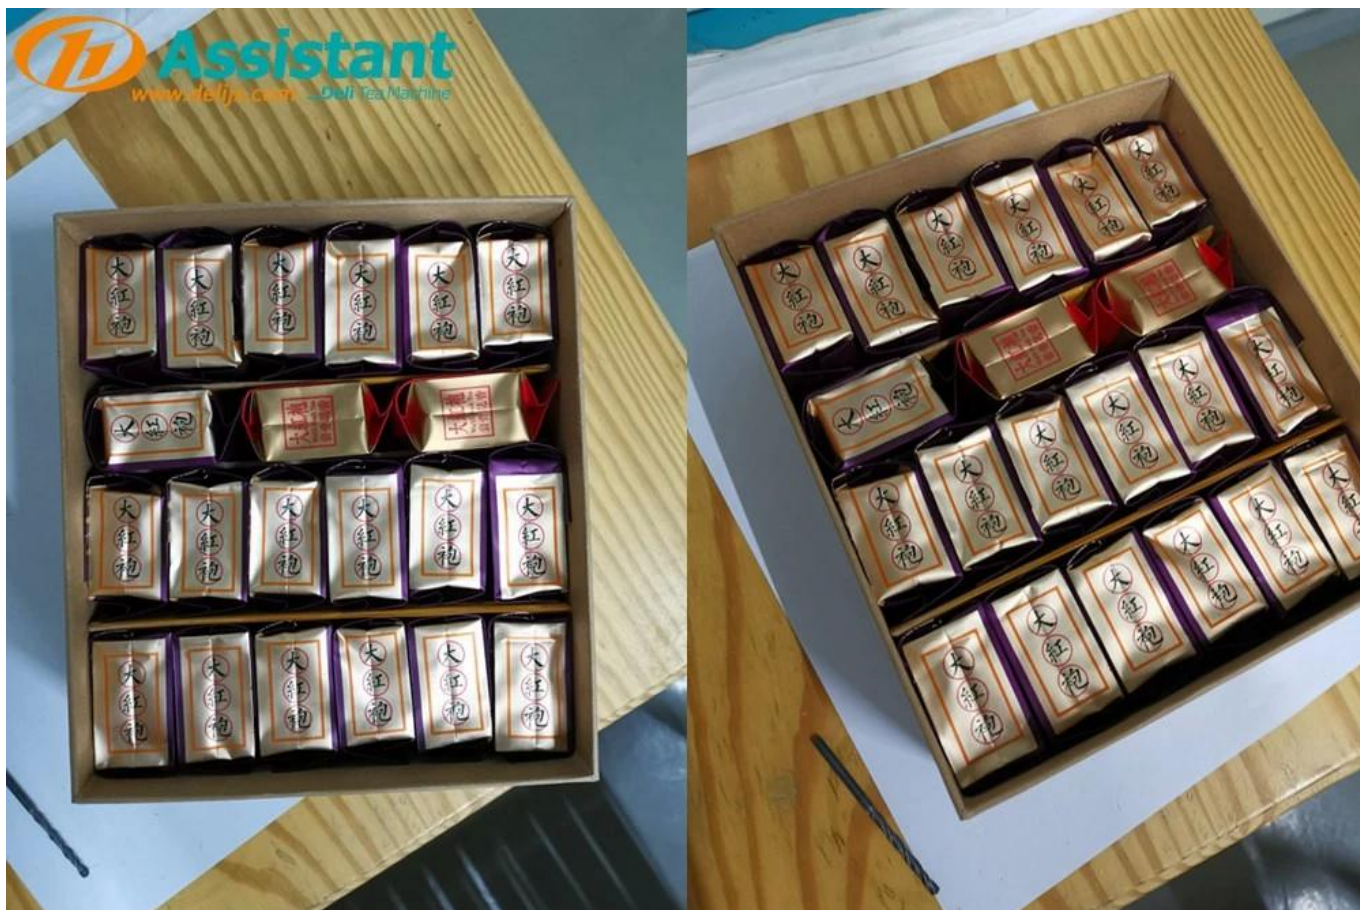

КОНТАКТ

Если вы заинтересованы в этом продукте, свяжитесь с нами, чтобы узнать цену.